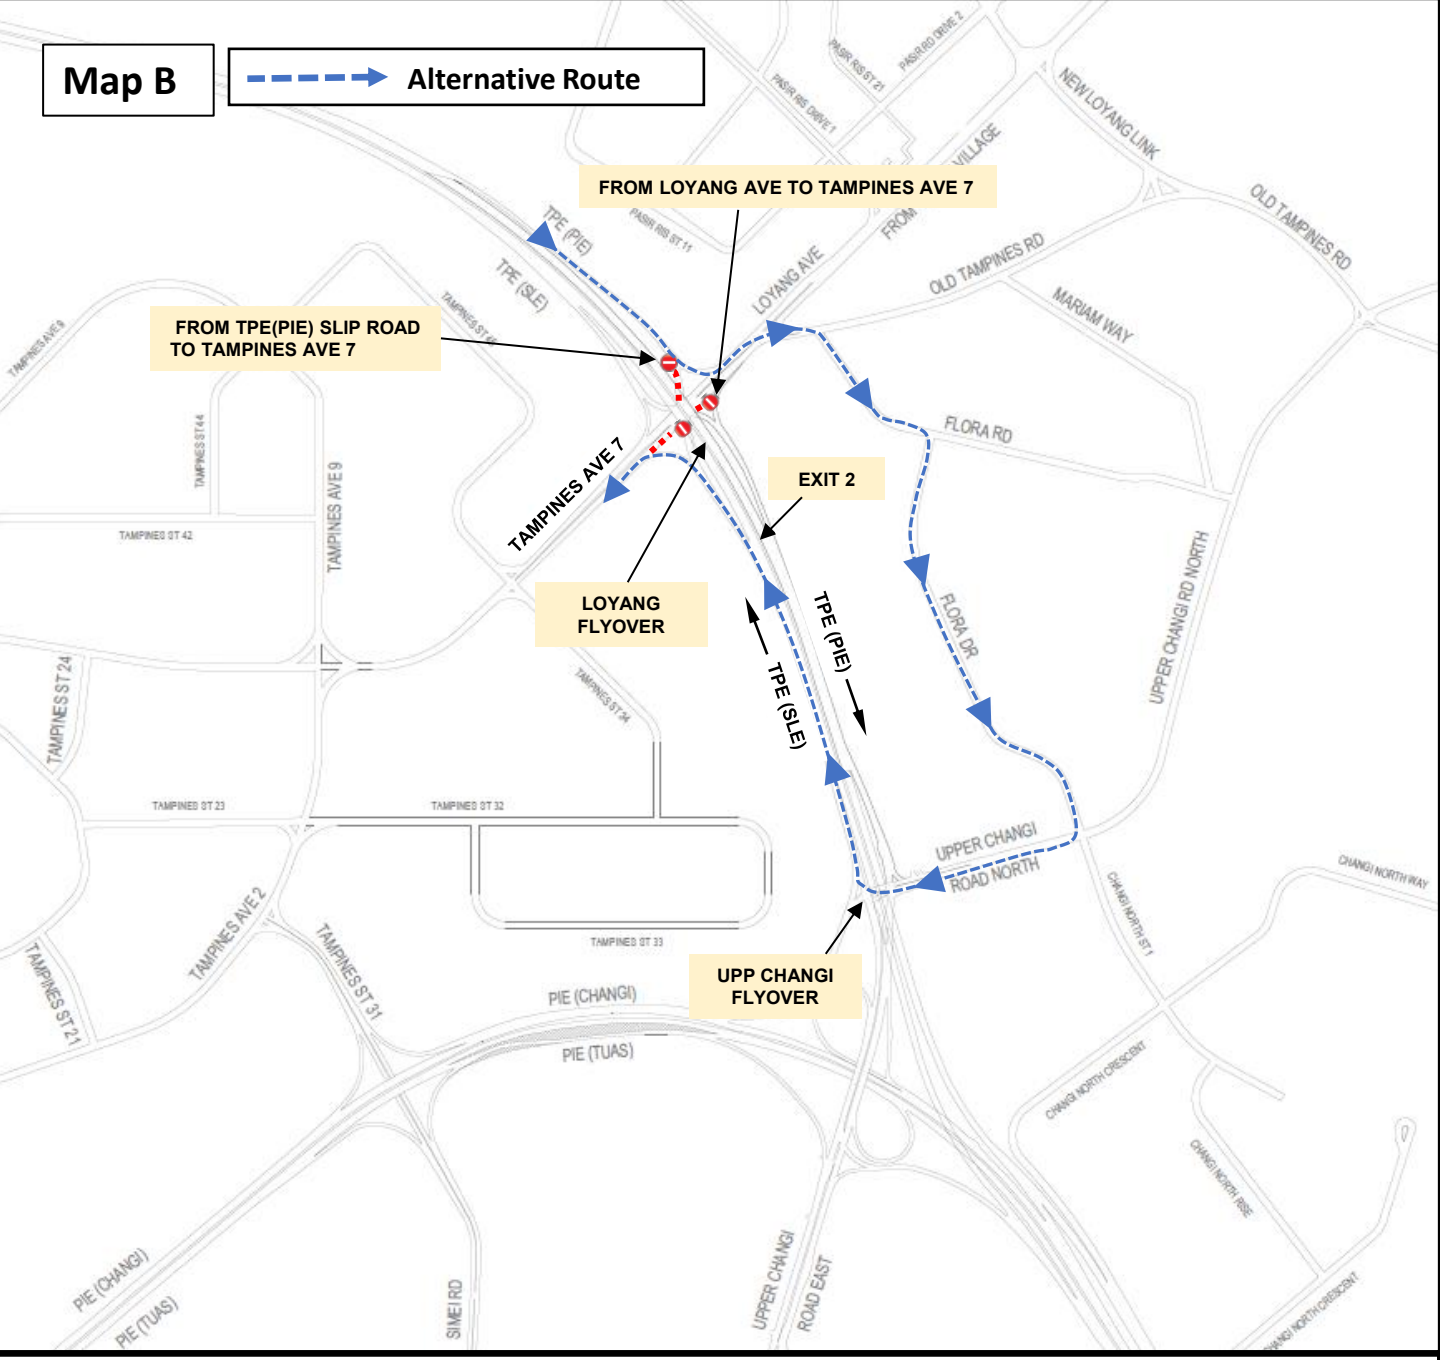

25 June 2026, 28 June 2026 and 30 June 2026
12.01am to 5.30am

Map A

 **Alternative Route**

Alternative route:

Use slip road to TPE(PIE) EXIT 1 towards Upp Changi Rd North / East and make a U-turn to TPE(SLE) below Upp Changi Flyover to Tampines Ave 7

25 June 2026, 28 June 2026 and 30 June 2026
12.01am to 5.30am

Alternative route:

Use Old Tampines Road to Flora Rd / Flora Dr. Make a right-turn to Upp Changi Rd North towards TPE(SLE) to Tampines Ave 7 .