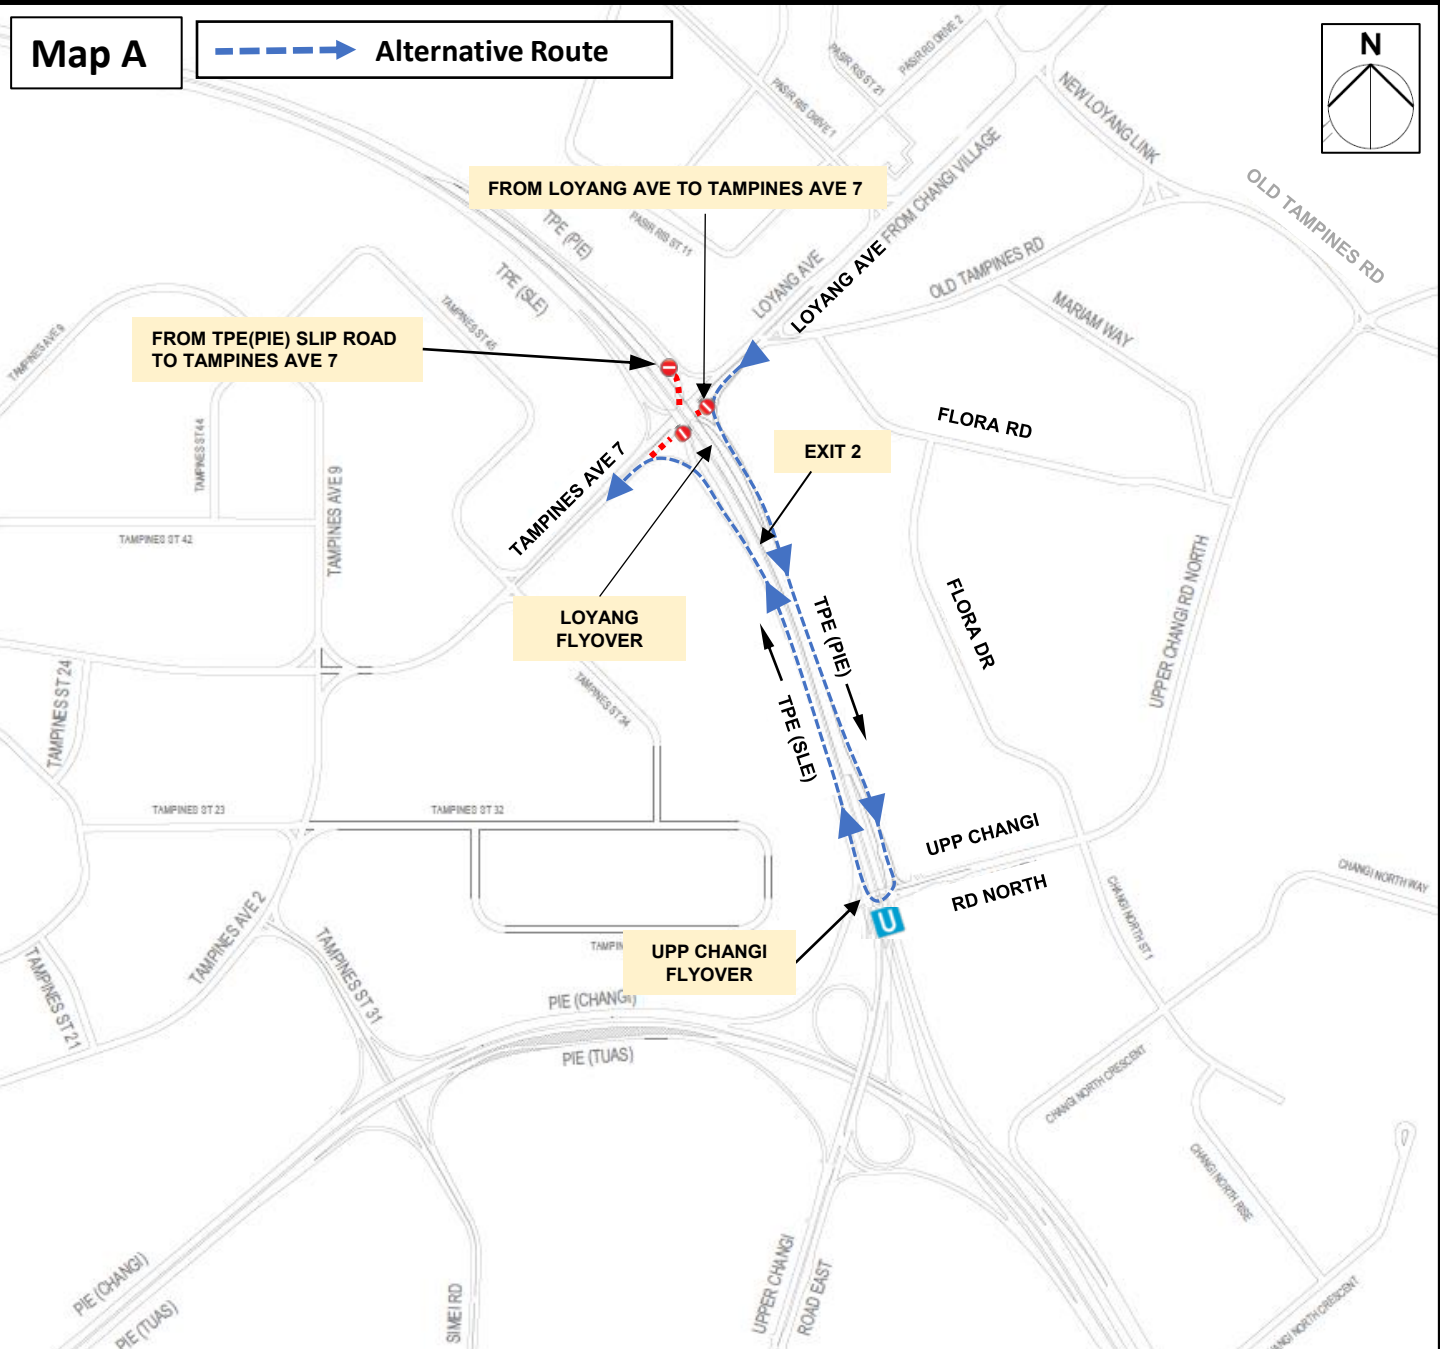

25 June 2026, 28 June 2026 and 30 June 2026
12.01am to 5.30am

Map A

 **Alternative Route**

Alternative route:

Use slip road to TPE(PIE) EXIT 1 towards Upp Changi Rd North / East and make a U-turn to TPE(SLE) below Upp Changi Flyover to Tampines Ave 7

25 June 2026, 28 June 2026 and 30 June 2026
12.01am to 5.30am

Alternative route:

Use Old Tampines Road to Flora Rd / Flora Dr. Make a right-turn to Upp Changi Rd North towards TPE(SLE) to Tampines Ave 7 .